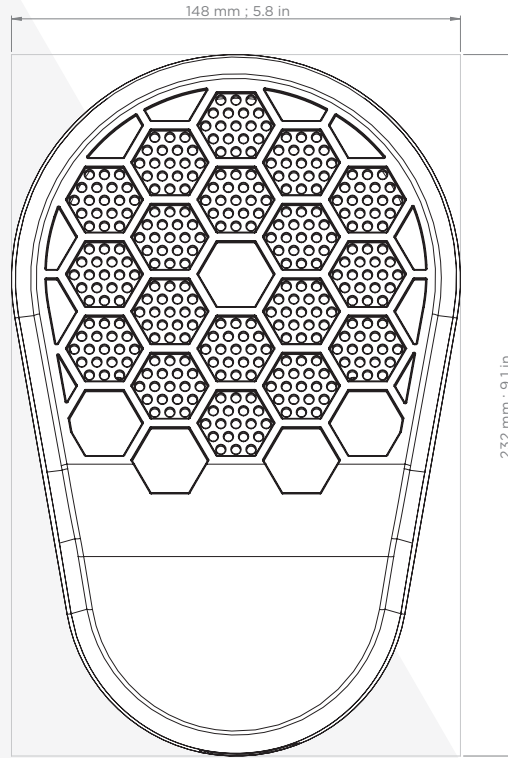

MODIO introduces a continuous soothing background sound into the room, allowing guests to control its acoustic ambience as they would temperature and lighting. The sound is similar to soft airflow, designed for comfort and engineered to cover a variety of hotel noises.

Quickly mount MODIO beneath or behind furnishings, to the back of a free-standing TV, or to a wall using the double-sided tape included with each kit. Alternatively, order a bracket set or mounting plate.

Much like a dimmer switch, the control pad allows each guest to set the background sound level according to personal preference or as needed to cover disturbances. Instructions on the bottom of the control pad quickly tell guests about the purpose and use of this amenity.

For more information about installing and using MODIO, see the *MODIO User Guide*. It provides an overview of the kit components, required tools and installation procedures, as well as technical support and maintenance information. It also provides operational instructions for hotel staff and guests.

MODIO (FRONT)