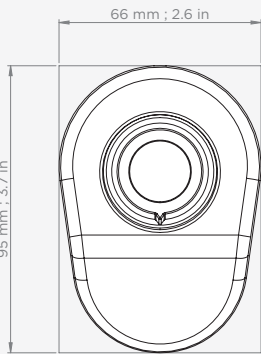

CONTROL PAD (TOP)