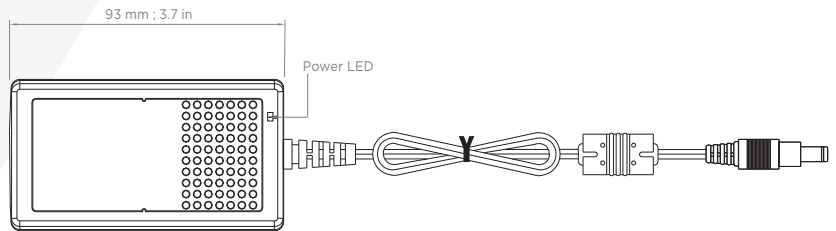

POWER SUPPLY (MODEL GST25A24)