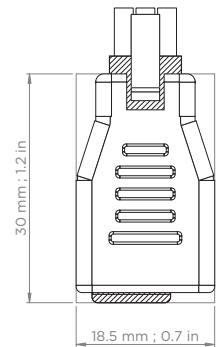

POWER COUPLER