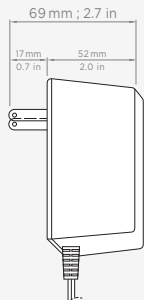

MODIO (FRONT)

MODIO (SIDE)

CONTROL PAD (TOP)

CONTROL PAD (SIDE)

BRACKET (OPTIONAL)

MOUNTING PLATE (OPTIONAL)

POWER COUPLER

POWER SUPPLY (MODEL SW118-24-N)

**Connections**

Power/Network Input	6-pin
Control Input	3.5 mm 4-pole stereo jack

**Power**

Input	24 VDC
Consumption	3.4 W at typical settings

**Physical Specifications**

Dimensions (W x H x D)	148 x 232 x 88 mm (5.8 x 9.1 x 3.5 inches)
Weight	2.3 lbs (1 kg)
Mounting	Flexible mounting options; see <i>MODIO User Guide</i>
Certifications	Meets UL, CE, ACMA (C-Tick), KC and FCC standards; RoHS compliant
Warranty	5 years

**CONTROL PAD**

Volume Range	22 decibels (plus 'OFF')
Weight	0.26 lbs (116 g)
Connection	3.5 mm 4-pole stereo plug
Warranty	1 year
Dimensions (W x H x D)	66 x 52 x 95 mm (2.6 x 2.0 x 3.7 inches)

**POWER SUPPLY**  
(MODEL SW118-24-N)

**Physical Specifications**

Dimensions (W x H x D)	72 x 34 x 52 mm (2.8 x 1.3 x 2.0 inches)
Weight	0.375 lbs (170.1 g)
Cord Length	1.5 m (59 inches)

**Certifications**

Safety Standards	UL/cUL, PSE
EMC	FCC Part 15B Class B
RoHS	RoHS compliant
Countries	USA, Canada, Mexico, and Japan, as well as other countries accepting these certifications and NEMA 1-15P
Manufacturer Warranty	1 year