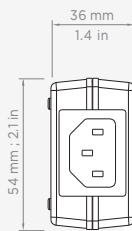

POWER SUPPLY (MODEL GST25A24)