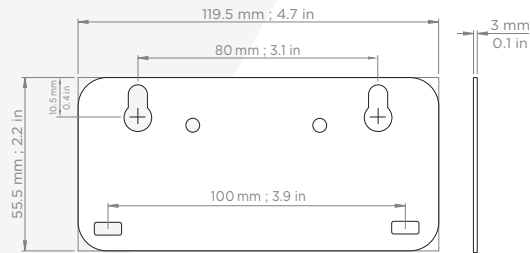

MOUNTING PLATE (OPTIONAL)