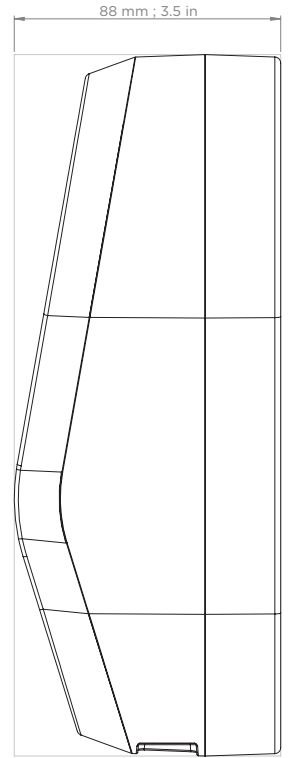

MODIO (SIDE)