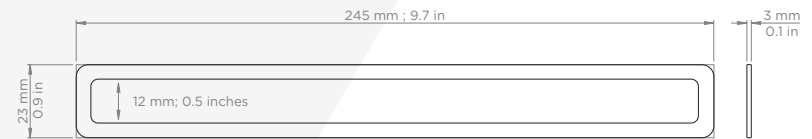

BRACKET (OPTIONAL)