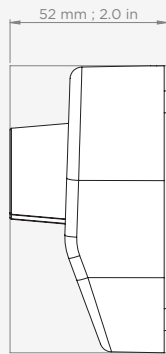

MODIO (FRONT)

MODIO (SIDE)

CONTROL PAD (TOP)

CONTROL PAD (SIDE)

BRACKET (OPTIONAL)

MOUNTING PLATE (OPTIONAL)

POWER COUPLER

POWER SUPPLY (MODEL SW118-24-N)

**Connections**

Power/Network Input	6-pin
Control Input	3.5 mm 4-pole stereo jack

**Power**

Input	24 VDC
Consumption	3.4 W at typical settings

**Physical Specifications**

Dimensions (W x H x D)	148 x 232 x 88 mm (5.8 x 9.1 x 3.5 inches)
Weight	2.3 lbs (1 kg)
Mounting	Flexible mounting options; see <i>MODIO User Guide</i>
Certifications	Meets UL, CE, ACMA (C-Tick), KC and FCC standards; RoHS compliant
Warranty	5 years

**CONTROL PAD**

Volume Range	22 decibels (plus 'OFF')
Weight	0.26 lbs (116 g)
Connection	3.5 mm 4-pole stereo plug
Warranty	1 year
Dimensions (W x H x D)	66 x 52 x 95 mm (2.6 x 2.0 x 3.7 inches)

**POWER SUPPLY**  
(MODEL SW118-24-N)

**Physical Specifications**

Dimensions (W x H x D)	72 x 34 x 52 mm (2.8 x 1.3 x 2.0 inches)
Weight	0.375 lbs (170.1 g)
Cord Length	1.5 m (59 inches)

**Certifications**

Safety Standards	UL/cUL, PSE
EMC	FCC Part 15B Class B
RoHS	RoHS compliant
Countries	USA, Canada, Mexico, and Japan, as well as other countries accepting these certifications and NEMA 1-15P
Manufacturer Warranty	1 year